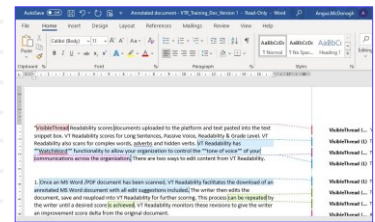

3. Get Assistance

An annotated MS Word and MS Excel document with guidance is returned to the user

A MS Excel document is returned if you sent a PDF

There's nothing to download, no username or password!

Available in private cloud and on-premise.