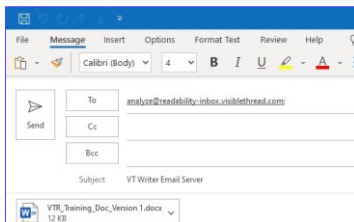

VT Writer Email Server

Improve your team's writing:
Submit your PDF or Word Doc for Readability & Grammar review

1. Send your document

User submits a PDF or Word document via email (as an attachment) to a dedicated email address